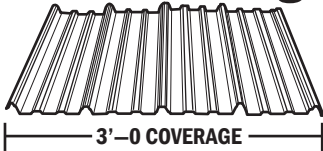

YOUR METAL ROOFING HEADQUARTERS!

TUF-RIB 29ga