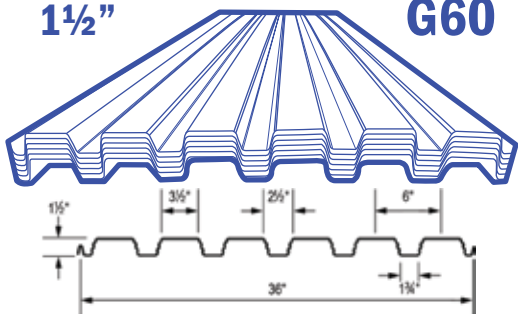

SPECIAL OFFER

SAVE \$\$

ON

SAVE \$\$

REBAR & B-DECKING

REBAR

LOWEST PRICE OF THE YEAR

1/2" #4 x 20'

Grade 60

\$4.86 ea
\$729 PER BUNDLE

150pc
BUNDLE
MINIMUM
ORDER
REQUIRED

• CASH & CARRY • CALL FOR PRICES ON 3/8" - 5/8" - 3/4" - 1" BAR

GALVANIZED B-DECKING G60

B-DECK GALV

1 1/2" G60

1 1/2" TALL RIB 3' COVERAGE

22 gauge B-DECK

\$1.38
SQFT

20 gauge B-DECK

\$1.65
SQFT

18 gauge B-DECK

\$2.16
SQFT

- SAME DAY CUTTING
- DELIVERY AVAILABLE
- LARGE JOBS WELCOMED
- COMPETITIVE PRICING
- IMMEDIATE WILL CALL

• MIN ORDER REQ'D • CASH DISCOUNT PRICES • FOB LEHI, UTAH • ASK ABOUT DELIVERY